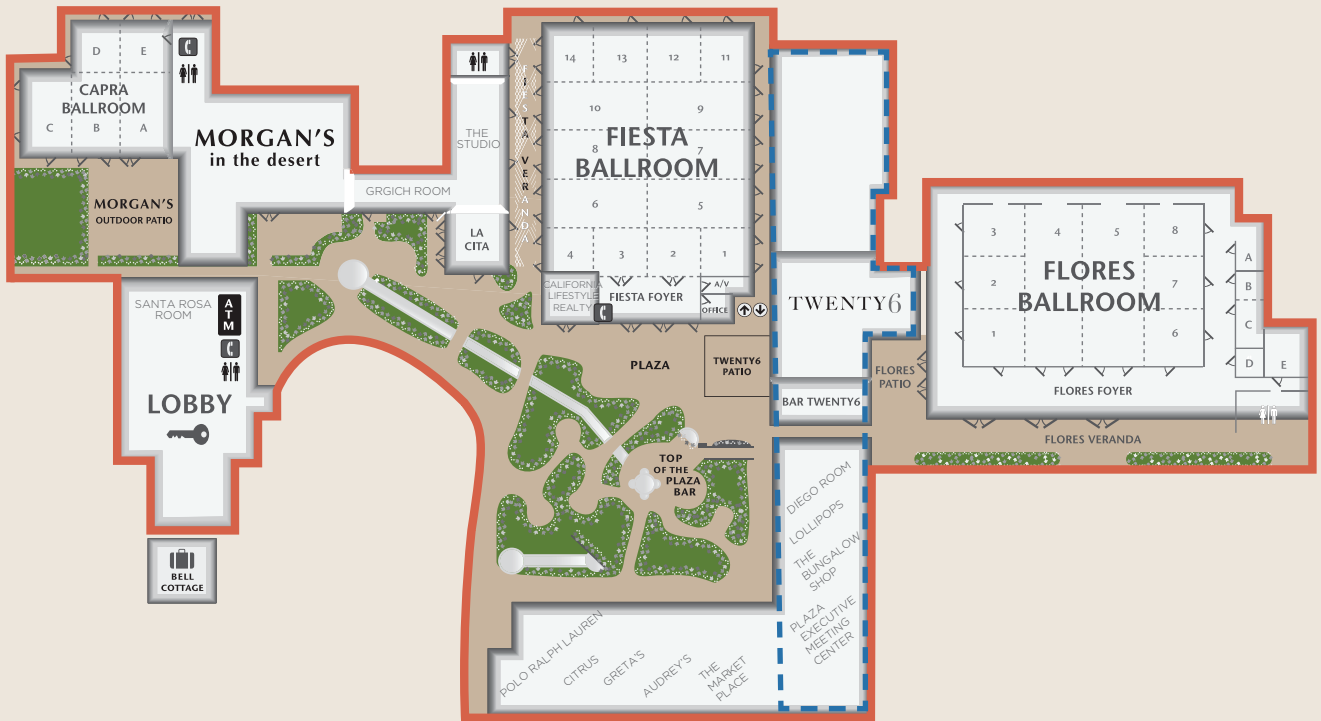

# MEETING FACILITIES

## PLAZA GROUND LEVEL

- TWENTY6 RESTAURANT
- DIEGO ROOM
- THE STUDIO
- PLAZA EXECUTIVE MEETING CENTER

## SHOPS ON THE PLAZA

- LOLLIPOPS
- THE BUNGALOW SHOP
- THE MARKETPLACE
- AUDREY'S
- CITRUS
- GRETA'S
- POLO RALPH LAUREN

## PLAZA UPPER LEVEL

- ADOBE GRILL
- LAS BRISAS
- EXECUTIVE OFFICES
- MARKETING
- SALES
- HUMAN RESOURCES
- ACCOUNTING

A WALDORF ASTORIA RESORT