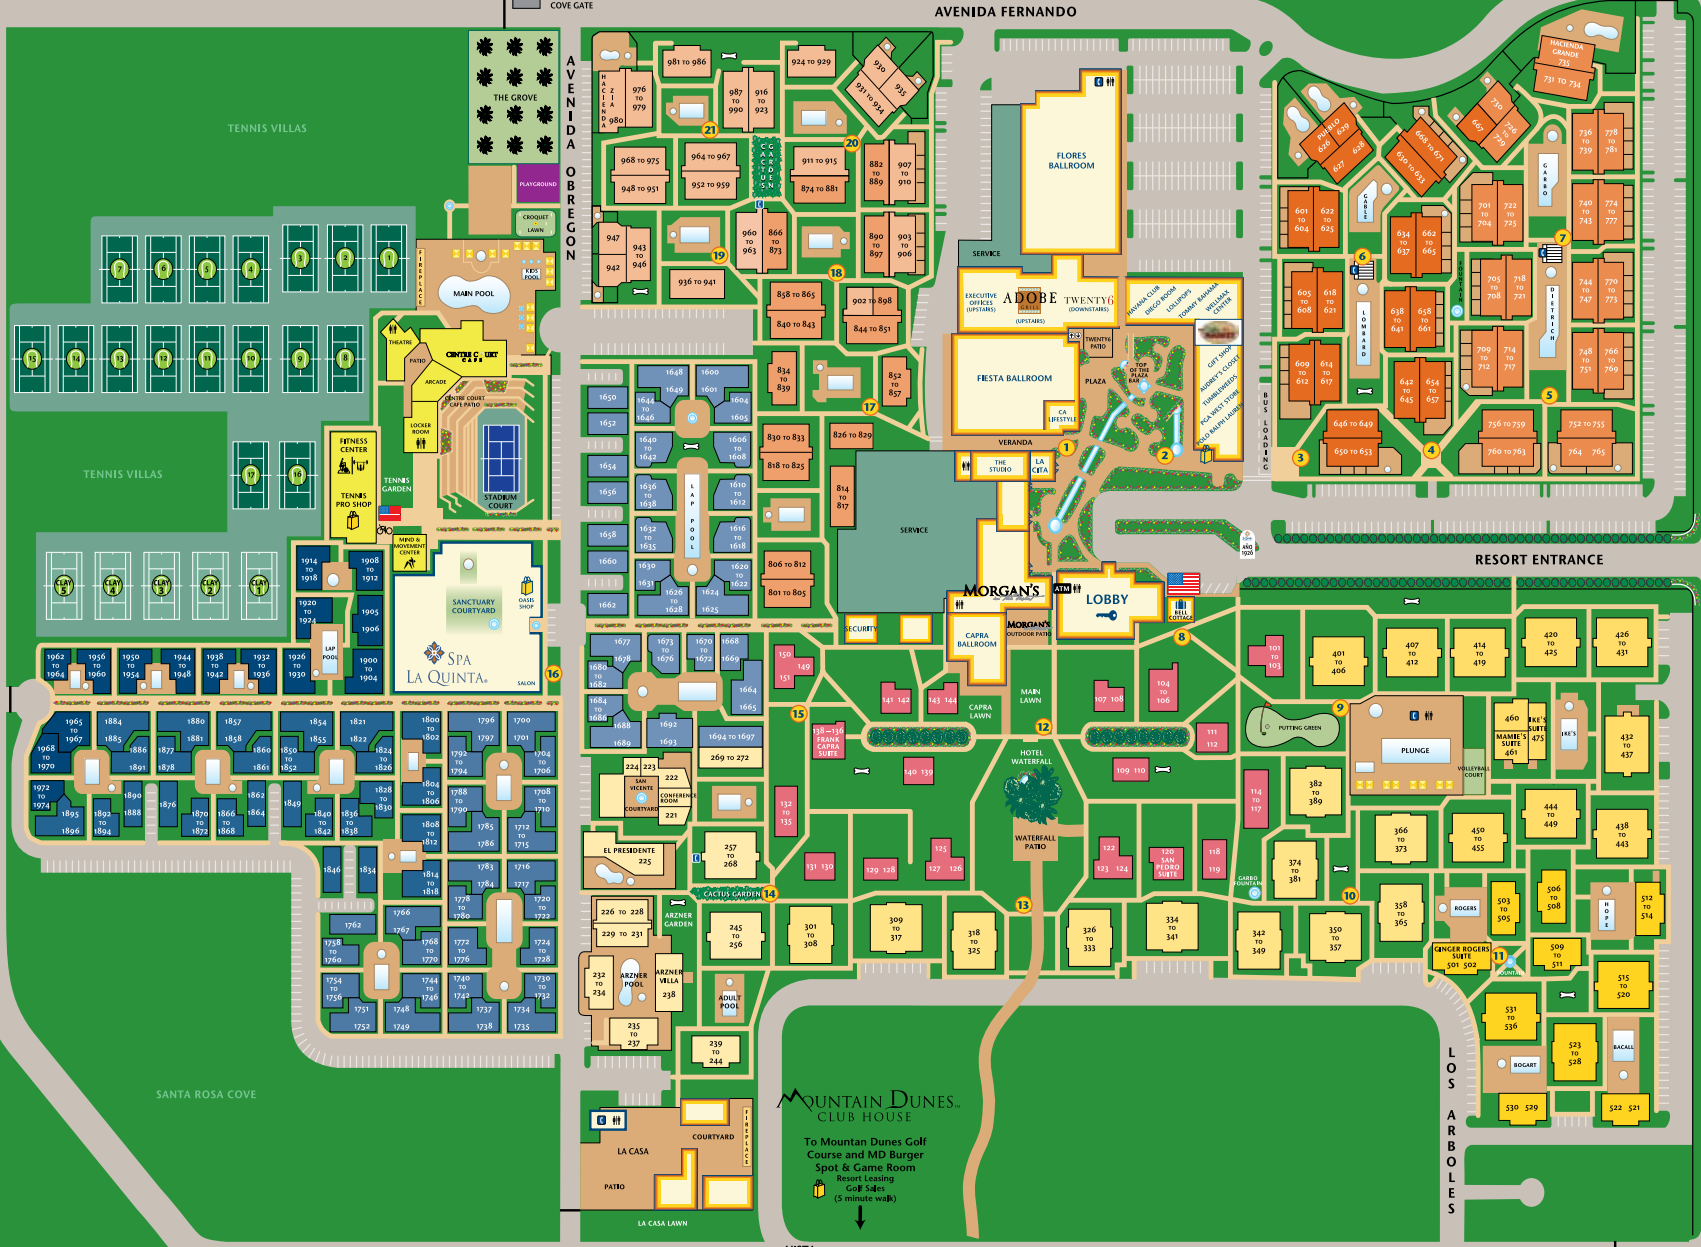

La Quinta
RESORT & CLUB

A WALDORF ASTORIA RESORT

49-499
EISENHOWER DRIVE

MAP LEGEND

- CASITAS VINTAGE ORIGINAL ROOMS BUILT IN 1926
- CASITAS 200'S
- CASITAS 300'S
- CASITAS 400'S
- CASITAS 500'S
- CASITAS 600'S
- CASITAS 700'S
- CASITAS 800'S
- CASITAS 900'S
- CASITAS 1600'S
- CASITAS 1700'S
- CASITAS 1800'S
- CASITAS 1900'S
- PLAYGROUND
- RESORT MAPS
- PET RELIEF STATION
- PHONE
- RESTROOMS
- ELEVATOR
- CABANA
- BIKE RENTAL
- SHOPPING

↑ TO WASHINGTON ST. HIGHWAY 111 INTERSTATE 10

TO VILLAGE OF LA QUINTA

TO GOLF COURSE

SANTA ROSA COVE GATE

AVENIDA FERNANDO

RESORT ENTRANCE

LOS ARBOLES

CALLÉ MAZATLÁN

VISTA BONITA

CALLÉ MAZATLÁN

MOUNTAIN DUNES CLUB HOUSE
To Mountain Dunes Golf Course and MD Burger Spot & Game Room
Resort Leasing
Gift Sales
(5 minute walk)

SPA LA QUINTA

TENNIS VILLAGES

TENNIS VILLAGES

SANTA ROSA COVE